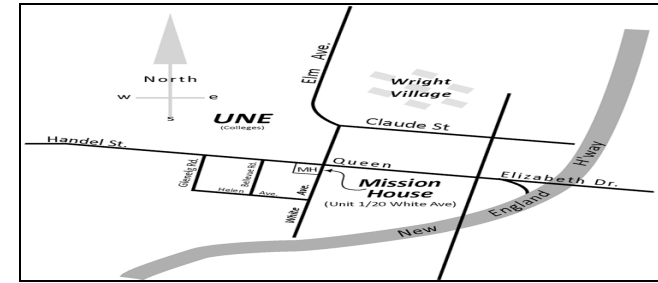

**Venue: Overseas Student Mission House (Unit 1, No20 White Ave),**

Location of Mission House for Overseas Students (Opposite the Main entrance to UNE)

**Please bring a small plate of food and friends**