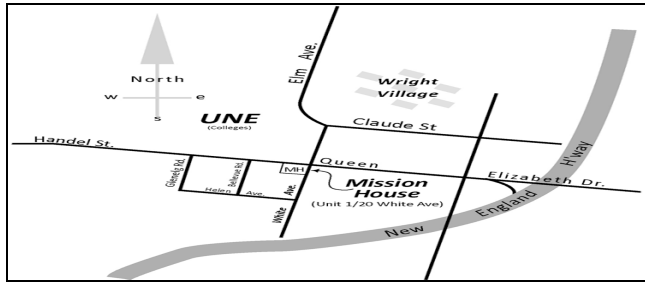

**Venue: Overseas Student Mission House (Unit 1, No20 White Ave),**

Location of Mission House for Overseas Students (Opposite the Main entrance to UNE)

**Please bring a small plate of food and friends**